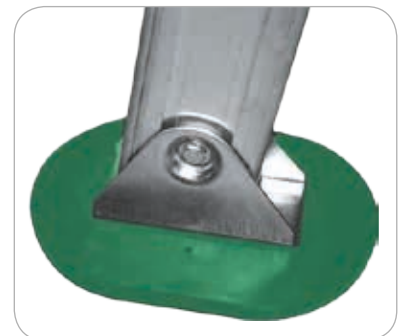

# "AGRI"

Steel hinge

- Aluminium fruit ladder.
- The top part of the climbing side is tight. In this way the ladder can easily go through branches and leaves.
- Suitable for plants and gardens maintenance and for fruits gathering.
- 30x65 mm ribbed stiles.
- Conical climbing side for total stability on uneven grounds too.

Code	rungs number	(cm)	(cm)	(cm)	(kg)	(m <sup>3</sup> )	Ean
AG200	4	200	78	300	3,80	0,16	8028406002277
AG250	6	250	98	350	5,70	0,25	8028406002284
AG300	8	300	118	400	8,00	0,35	8028406002291
AG350	10	350	137	450	10,00	0,48	8028406002307
AG400	11	400	137	500	12,00	0,55	8028406002314
AG450	13	450	137	550	13,40	0,62	8028406002321
AG500	15	500	137	600	15,80	0,69	8028406002338

PS-0	ACCESSORY: articulated oval shaped steel foot coated with rubber						8028406107545
------	--	--	--	--	--	--	---------------

Rung/stile connection through crimping and additional welding

Big dimension (16x11 cm) articulated oval shaped steel foot, coated with rubber