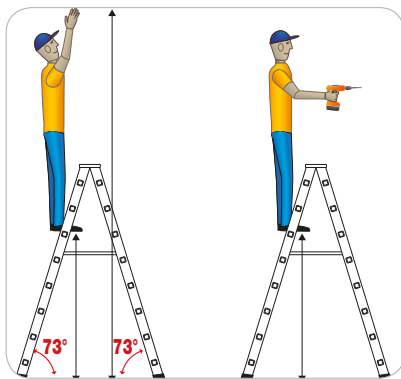

# MASTER PRO

- Aluminium double-sided rungs stepladder.
- 30x30 mm rhomboidal non-slip rungs.
- Ribbed 30x65 mm stiles.
- Big sizes ladder suitable for professional use.

Steel hinges

RIGHT WORKING POSITION

14

cm

cm

cm

cm

cm

cm

cm

cm

cm

cm

cm

100 kg MAX

Stile/rung connection through crimping and additional welding

Code	rungs number	(cm)	(cm)	(cm)	(cm)	(cm)	(kg)	(m <sup>3</sup> )	Ean
MA-350	13	350	192	480	76	355	17	0,38	8028406004097
MA-400	15	400	220	530	82	405	23	0,46	8028406004103
MA-450	17	450	248	570	88	455	29	0,56	8028406004110