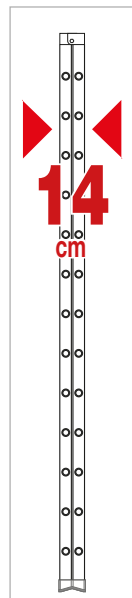

# MASTER PRO

- Aluminium double-sided rungs stepladder.
- 30x30 mm rhomboidal non-slip rungs.
- Ribbed 30x65 mm stiles.
- Big sizes ladder suitable for professional use.

Steel hinges

RIGHT WORKING POSITION

14

cm

cm

cm

cm

cm

cm

cm

cm

cm

cm

cm

100 kg MAX

Stile/rung connection through crimping and additional welding

Code	rungs number	(cm)	(cm)	(cm)	(cm)	(cm)	(kg)	(m <sup>3</sup> )	Ean
MA-350	13	350	192	480	76	355	17	0,38	8028406004097
MA-400	15	400	220	530	82	405	23	0,46	8028406004103
MA-450	17	450	248	570	88	455	29	0,56	8028406004110