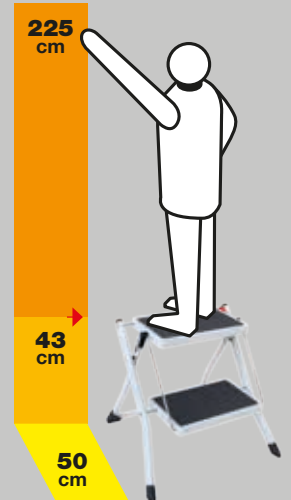

EN14183
EUROPEAN NORM

- Small steel step stool
- 30x20 cm treads covered with non-slip rubber
- Three available colours

Code	Treads number	(kg)	(m ³)	pieces/box	Ean
NN-2	2	3,4	0,01	6	8028406109815