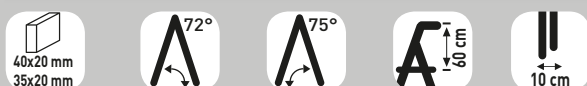

EURO DOMUS

NORMAL

- Aluminium household stepladder.
- Wide, non-slip aluminium treads.
- Tread/stile connection through double rivet on the climbing sides.

150 kg
MAX

EU EN131
EUROPEAN NORM

UPDATE NEW NORM EN131: 01/18

COLOUR:

Orange
RAL 2009

	Code NORMAL	Treads number with platform	(cm)	(cm)	(cm)	(cm)	(cm)	(cm)	(kg)	(m³)	Ean
EN131 European Norm	E3/N	3	62	122	242	69	44	133	3,60	0,06	8028406002529
	E4/N	4	84	144	273	84	46	157	4,20	0,07	8028406002536
	E5/N	5	106	166	286	100	49	181	4,80	0,09	8028406002543
	E6/N	6	128	188	310	119	51	204	5,40	0,10	8028406002550
	E7/N	7	151	210	331	133	53	228	6,40	0,12	8028406002567
	E8/N	8	173	232	352	150	56	253	8,00	0,14	8028406002574

This product is delivered with a PVC wrap film and product leaflet