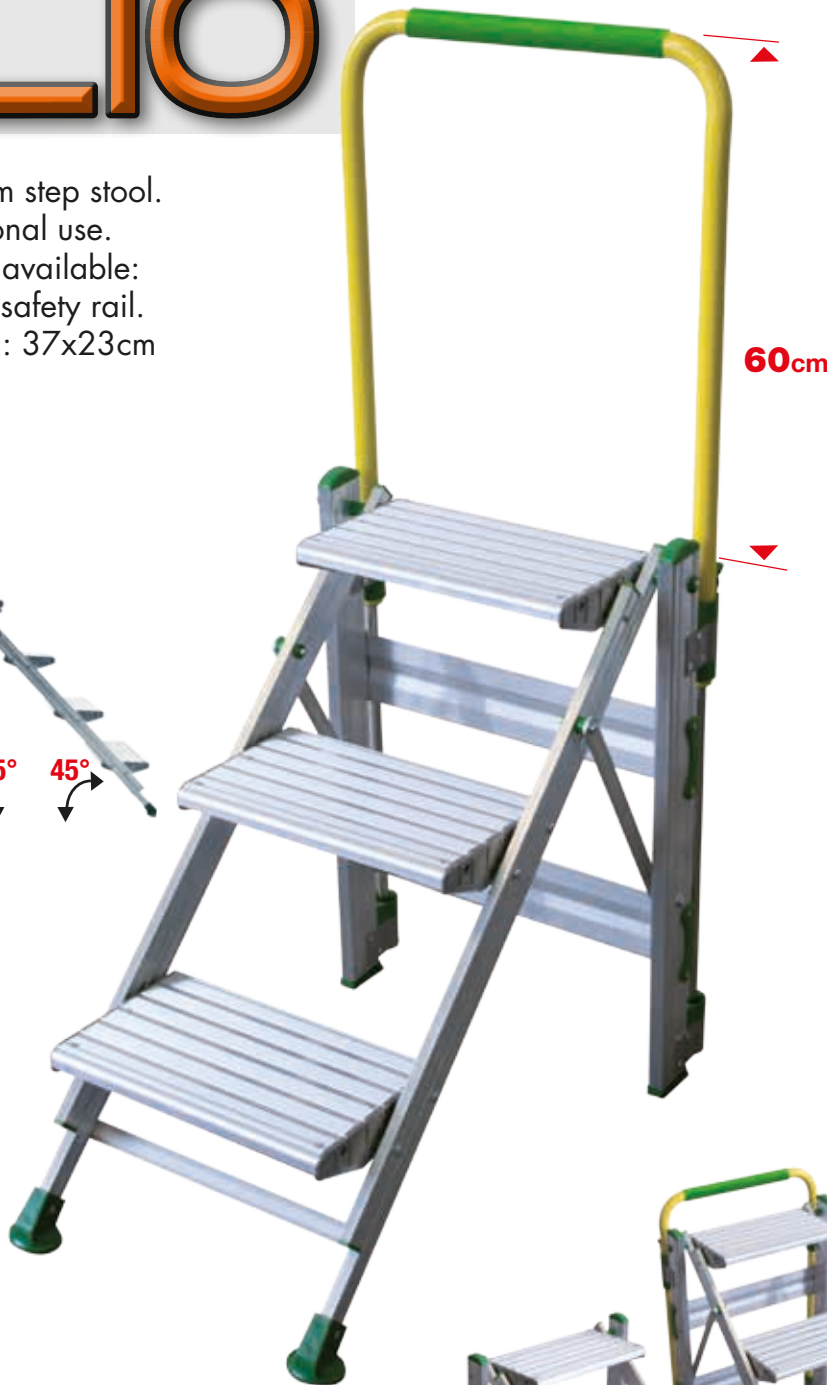

FLIO

- Folding aluminium step stool. It fits for professional use.
- Two versions are available: with and without safety rail.
- Treads dimension: 37x23cm

150 kg
MAX

EU EN14183
EUROPEAN NORM

Wide treads 230 mm with aluminium die-casting end parts

Code	N°	(cm)	(cm)	(cm)	(cm)	(kg)	(m ³)	Ean
PO-2	2	52	55	242	87	4,2	0,05	8028406106920
PO-3	3	73	79	265	119	6,5	0,07	8028406106937
PO-4	4	96	104	288	152	8,8	0,14	8028406106944
PO-3M	3	73	79	265	119	7,0	0,11	8028406106968
PO-4M	4	96	104	288	152	9,3	0,15	8028406106975