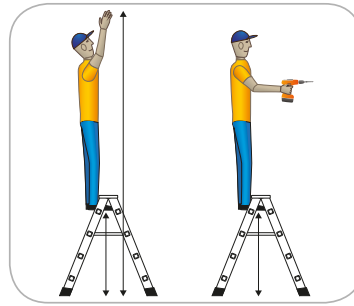

# "DUPLA"

- Aluminium double-sided professional step stool.
- 85 mm treads.
- Stile size: 24x60 mm.
- Aluminium die casting hinges.
- Steel folding anti-splay bars.

RIGHT WORKING POSITION

UPDATE NEW NORM EN131: 01/18

Code	Treads number	(cm)	(cm)	(cm)	(cm)	(cm)	(kg)	(m <sup>3</sup> )	Ean
D-2	2+plat.	57	257	55	41	62	4,2	0,04	8028406102571
D-3	3+plat.	80	280	72	44	87	5,4	0,07	8028406002505
D-4	4+plat.	103	303	90	47	112	6,6	0,09	8028406002512