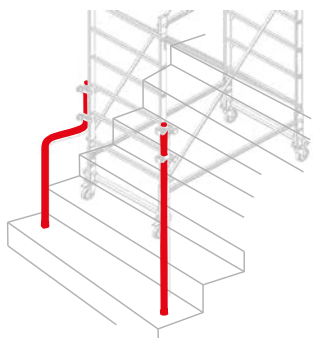

# ESTRO

**PLATFORM:**  
52x152 cm

- Aluminium half-professional scaffolding.
- Fast and easy to assemble and dismantle.
- Aluminium structure platform. Wood surface.

**150**  
kg  
MAX

**ACCESSORY:**  
Stairwell position devices

Rapid connections  
between ladder  
frames and horizontal  
braces

**68 cm**  
**wide**  
**IT PASSES**  
**THROUGH THE**  
**DOORS!**

Assembling time

6 min.

Code	[kg]	[m <sup>3</sup> ]	Pieces	Ean
ESTRO	27	0,22	1	8028406090137
AMZP	Pair of stairwell position devices			