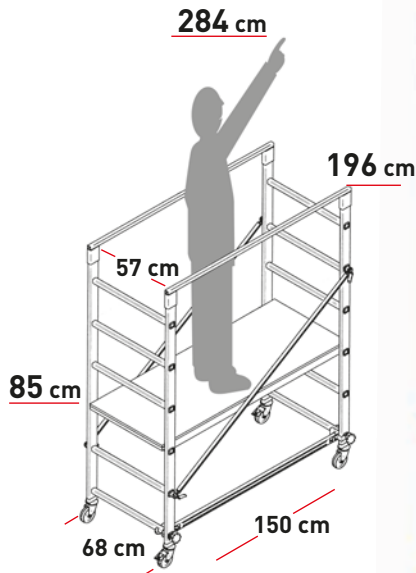

# ESTRO

**PLATFORM:**  
52x152 cm

- Aluminium half-professional scaffolding.
- Fast and easy to assemble and dismantle.
- Aluminium structure platform. Wood surface.

**150**  
kg  
MAX

**ACCESSORY:**  
Stairwell position devices

Rapid connections  
between ladder  
frames and horizontal  
braces

**68 cm**  
**wide**  
**IT PASSES**  
**THROUGH THE**  
**DOORS!**

Assembling time

6 min.

Code	[kg]	[m <sup>3</sup> ]	Pieces	Ean
ESTRO	27	0,22	1	8028406090137
AMZP	Pair of stairwell position devices			