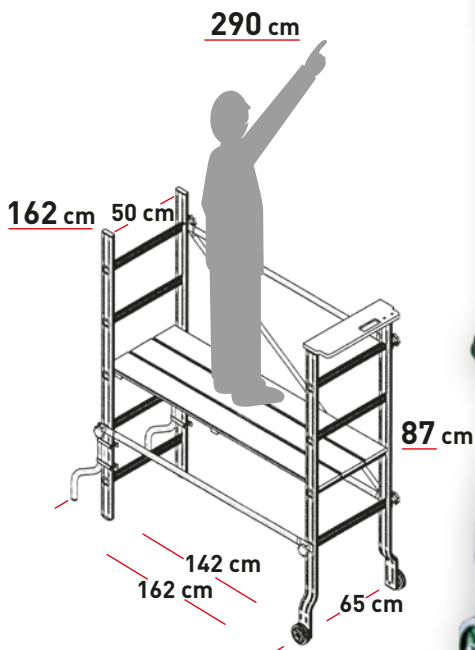

Tano

PLATFORM:
45x140 cm

100
kg
MAX

- Small aluminium scaffolding.
- Suitable for indoor and domestic use.
- Stiles size: 25x65 mm.
- Rungs size: 30x30 mm.
- Solid pine wood platform.
- Very light, and it can be fully dismantled.

plus

Useful and solid wood pin tool tray

Assembling time

6 min.

Anti-overturning bright green stabiliser

Code	(kg)	(m ³)	Pieces	Ean
TANO	15	0,15	1	8028406000181