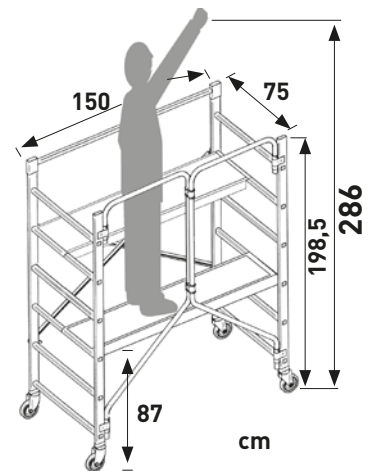

“PIEGO”

- Aluminium folding professional scaffolding.
- Fast to assemble.
- Provided with horizontal and diagonal braces bag.
- Stiles size: 25x65 mm.
- Rungs size: 30x30 mm.
- 4 Ø 125 mm castors with brake.
- 2 half platforms.

2 PLATFORMS:
35x153 cm

150
kg
MAX

SAFETY:
Diagonals instant locking system through stainless steel springs

Lockable gate junction

Nylon clutch for hinge rotation

It passes through the doors. You can easily store in a small place.