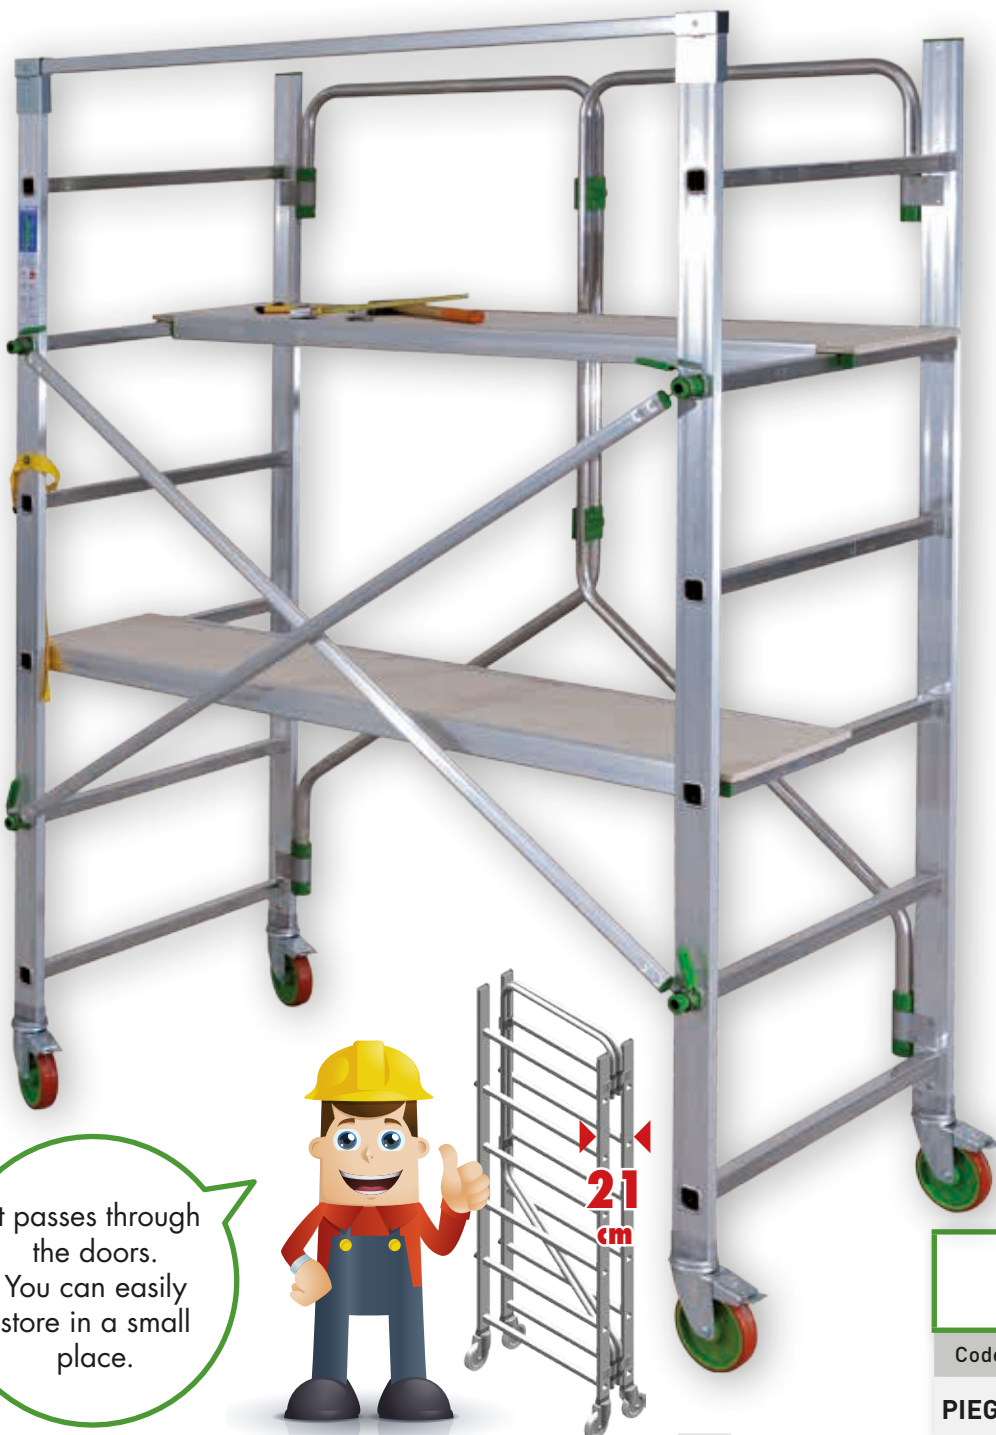

“PIEGO”

- Aluminium folding professional scaffolding.
- Fast to assemble.
- Provided with horizontal and diagonal braces bag.
- Stiles size: 25x65 mm.
- Rungs size: 30x30 mm.
- 4 Ø 125 mm castors with brake.
- 2 half platforms.

2 PLATFORMS:
35x153 cm

150
kg
MAX

SAFETY:
Diagonals instant locking system through stainless steel springs

Lockable gate junction

Nylon clutch for hinge rotation

It passes through the doors. You can easily store in a small place.