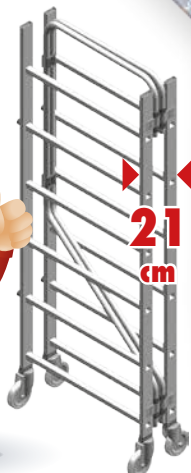

“PIEGO”

- Aluminium folding professional scaffolding.
- Fast to assemble.
- Provided with horizontal and diagonal braces bag.
- Stiles size: 25x65 mm.
- Rungs size: 30x30 mm.
- 4 Ø 125 mm castors with brake.
- 2 half platforms.

2 PLATFORMS:
35x153 cm

150
kg
MAX

SAFETY:
Diagonals instant locking system through stainless steel springs

Lockable gate junction

Nylon clutch for hinge rotation

It passes through the doors. You can easily store in a small place.