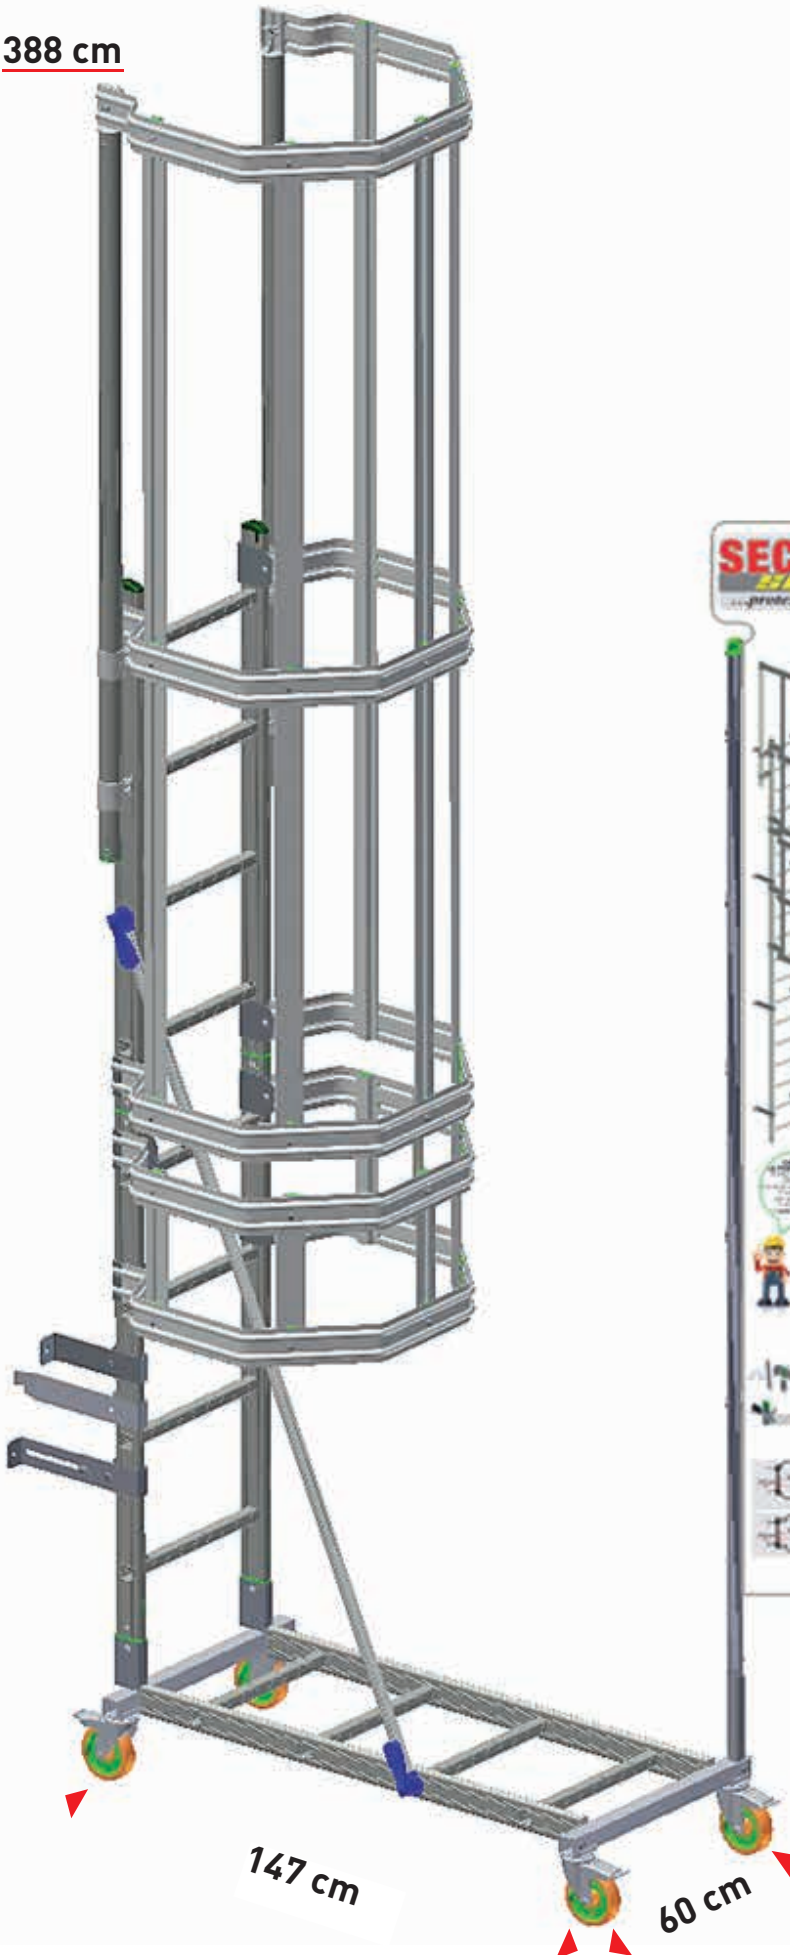

SECURITY
system

Vertical ladder with safety cage

STAND

With graphics

388 cm

147 cm

60 cm

Code: **EXPO/GA**
EAN: 8028406108016