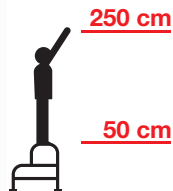

Tecnici

- Welded fix step stools.
- Suitable for professional use e.g. in workshops, for machinery maintenance, loading platforms, supermarkets.

• EXTREME SAFETY

RIGOLO

Code RG-2

kg: 5; m³: 0,12
EAN 8028406000457

PLANO

Code PL-3

kg: 8,5; m³: 0,31
EAN 8028406000488

RIGOLO PLUS

Code RG-2PL

kg: 5,8; m³: 0,18
EAN 8028406106982

— Inactive castors

150 kg
MAX