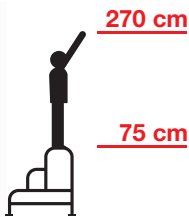

Tecnici

- Welded fix step stools.
- Suitable for professional use e.g. in workshops, for machinery maintenance, loading platforms, supermarkets.

• EXTREME SAFETY

RIGOLO

Code RG-2

kg: 5; m³: 0,12
EAN 8028406000457

PLANO

Code PL-3

kg: 8,5; m³: 0,31
EAN 8028406000488

RIGOLO PLUS

Code RG-2PL

kg: 5,8; m³: 0,18
EAN 8028406106982

— Inactive castors

150 kg
MAX