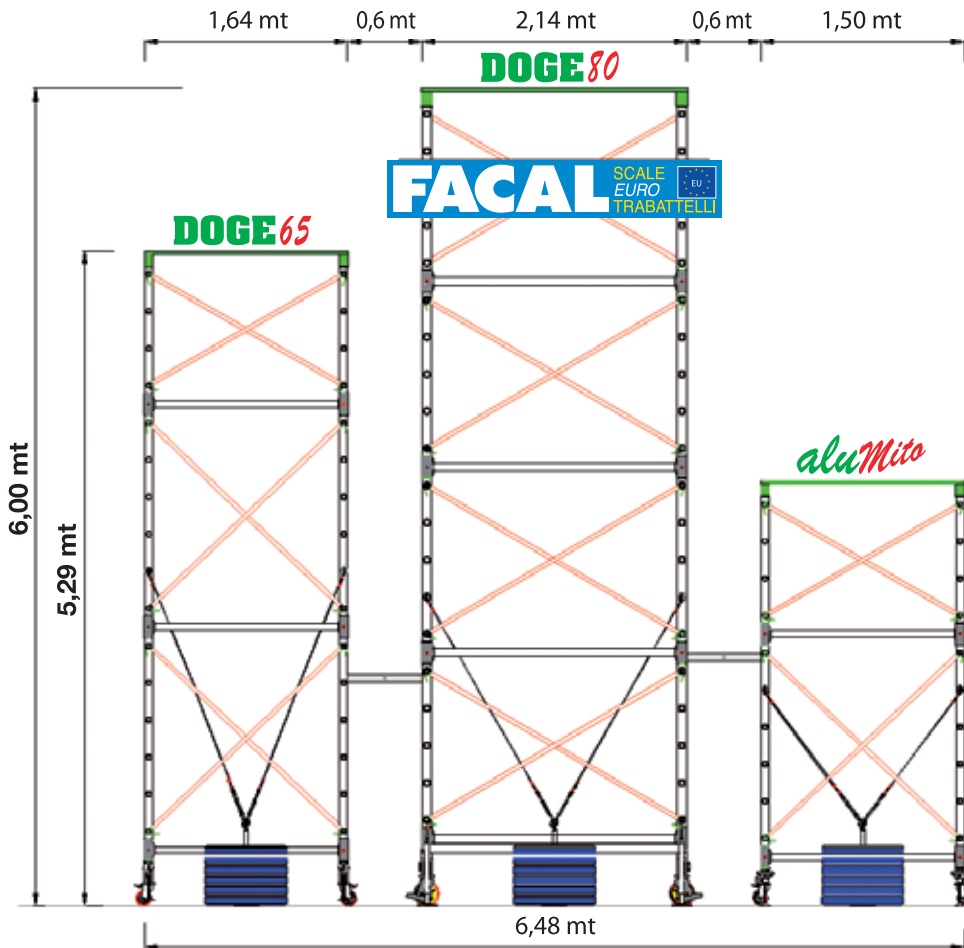

A/5 Proposal

CODE
DOGE 65 DG6/3C
DOGE 80 DG8/3C
ALUMITO AMST
BIG STABILISERS D660
MAXI STABILISERS D809
LEVELLERS D675
LEVELLERS D802
PLATFORM WITH TRAPDOOR D664
PLATFORM WITH TRAPDOOR D806
DOGE 65 SAFETY KIT D670
DOGE 80 SAFETY KIT D803
KIT PROTEZIONE DOGE80 D803