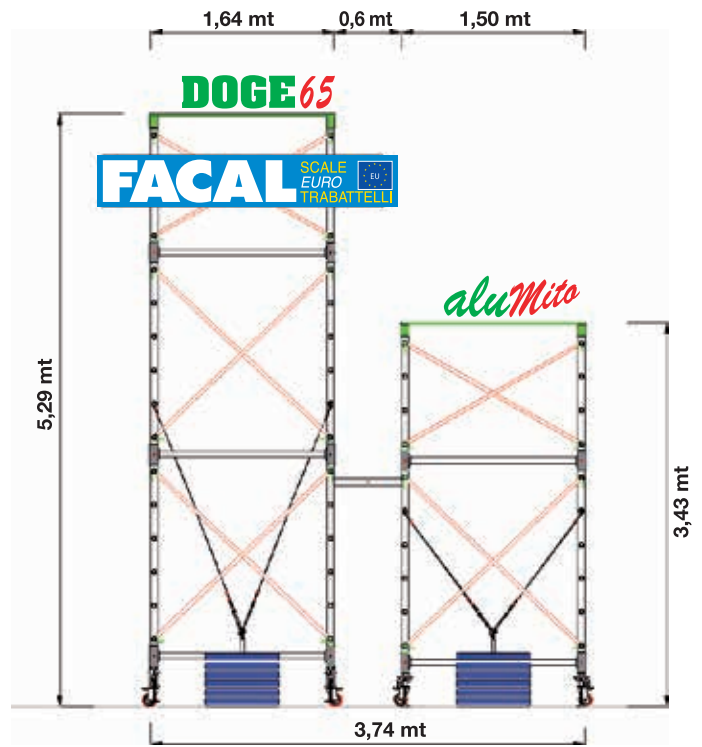

A/8 Proposal

CODE

DOGE 65 DG6/3C
ALUMITO AMST
BIG STABILISERS D661
BIG STABILISERS D660
LEVELLERS D675
PLATFORM WITH TRAPDOOR D664
DOGE 65 SAFETY KIT D670