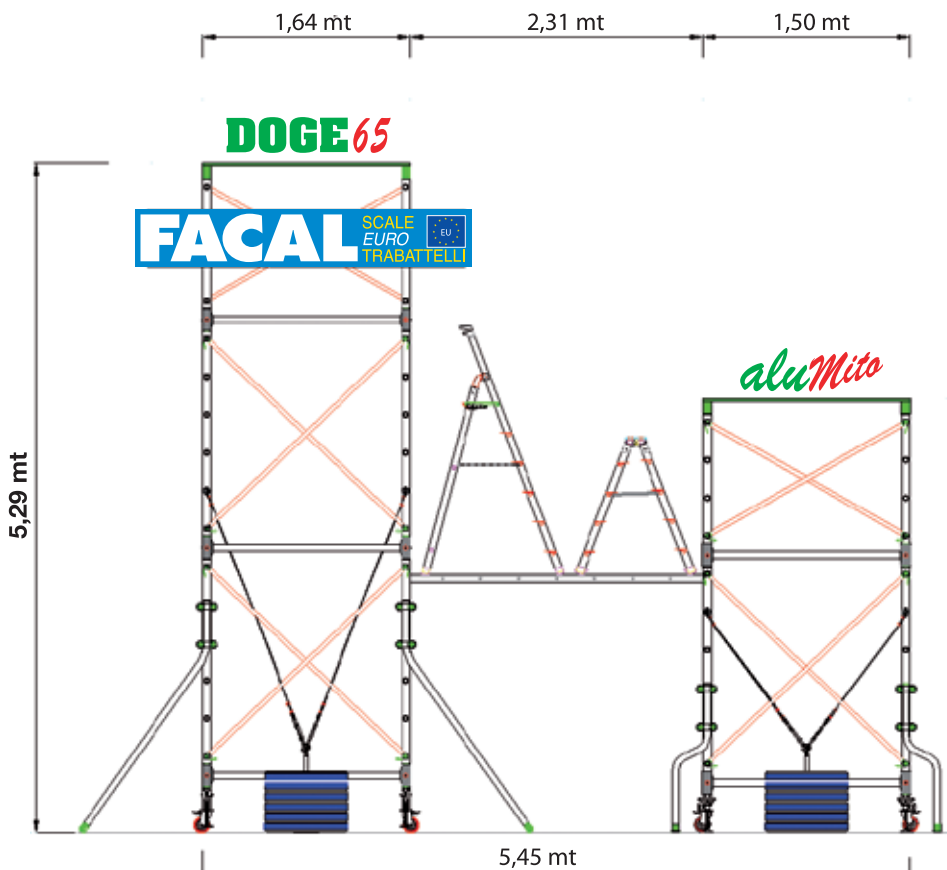

A/4 Proposal

CODE

- DOGE 65 DG6/3C
- ALUMITO AMST
- QUADRA Q50/6
- DUPLA STEPSTOOL D-4
- BIG STABILISERS D661
- SMALL STABILISERS D660
- LEVELLERS D675
- PLATFORM WITH TRAPDOOR D664
- DOGE 65 SAFETY KIT