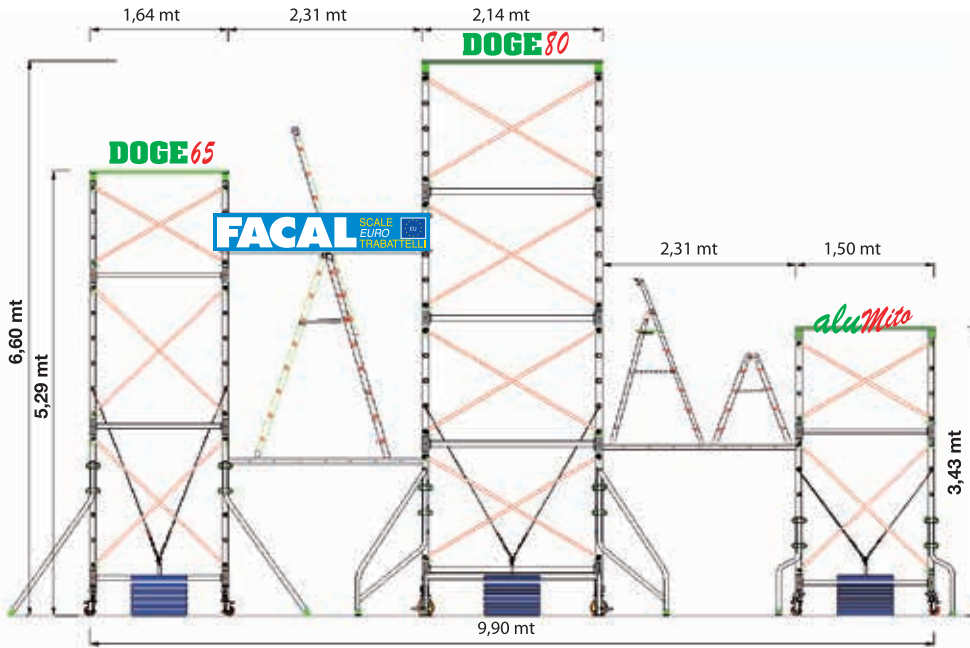

BELLAVISTA

- Stands collection with dynamic shapes.

A TYPE

A/1 Proposal

CODE

DOGE65 DG6/3C

DOGE80 DG8/3C

ALUMITO AMST

DAMA D260-3

QUADRA Q50/6

DUPLA STEPSTOOL D-4

SMALL STABILISERS D661

MAXI STABILISERS D660

MAXI STABILISERS D809

LEVELLERS D675

LEVELLERS D802

PLATFORM WITH TRAPDOOR D664

PLATFORM WITH TRAPDOOR D806

DOGE 65 SAFETY KIT D670

DOGE 80 SAFETY KIT D803