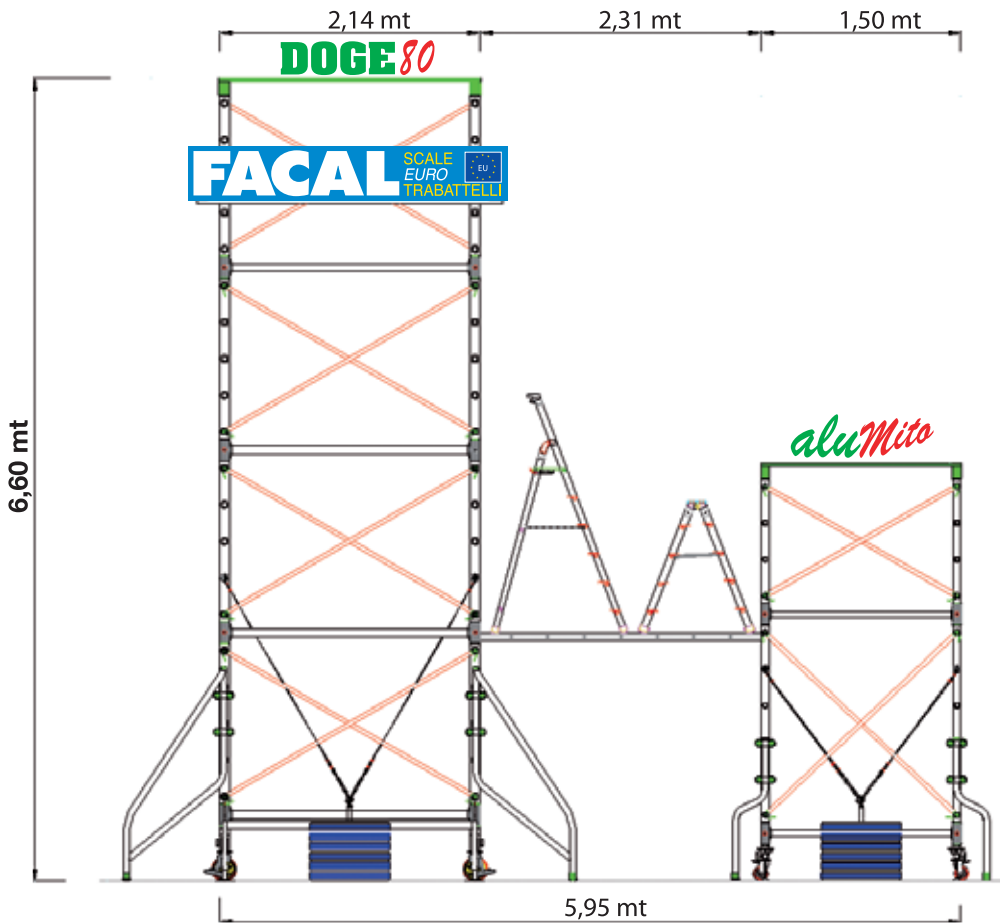

#### CODE

DOGE 65 DG6/3C

DOGE 80 DG8/3C

DAMA D260-3

BIG STABILISERS D661

MAXI STABILISERS D809

LEVELLERS D675

LEVELLERS D802

PLATFORM WITH TRAPDOOR D664

PLATFORM WITH TRAPDOOR D806

DOGE 65 SAFETY KIT D670

DOGE 80 SAFETY KIT D803