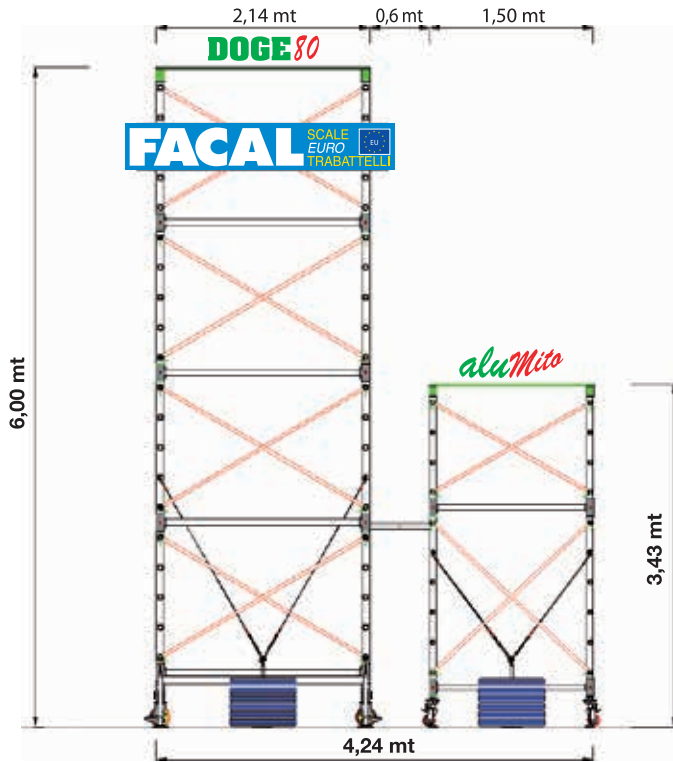

A/7 Proposal

CODE

DOGE 80 DG8/3C
ALUMITO AMST
SMALL STABILISERS D660
MAXI STABILISERS D809
LEVELLERS D802
PLATFORM WITH TRAPDOOR D806
DOGE 80 SAFETY KIT D803