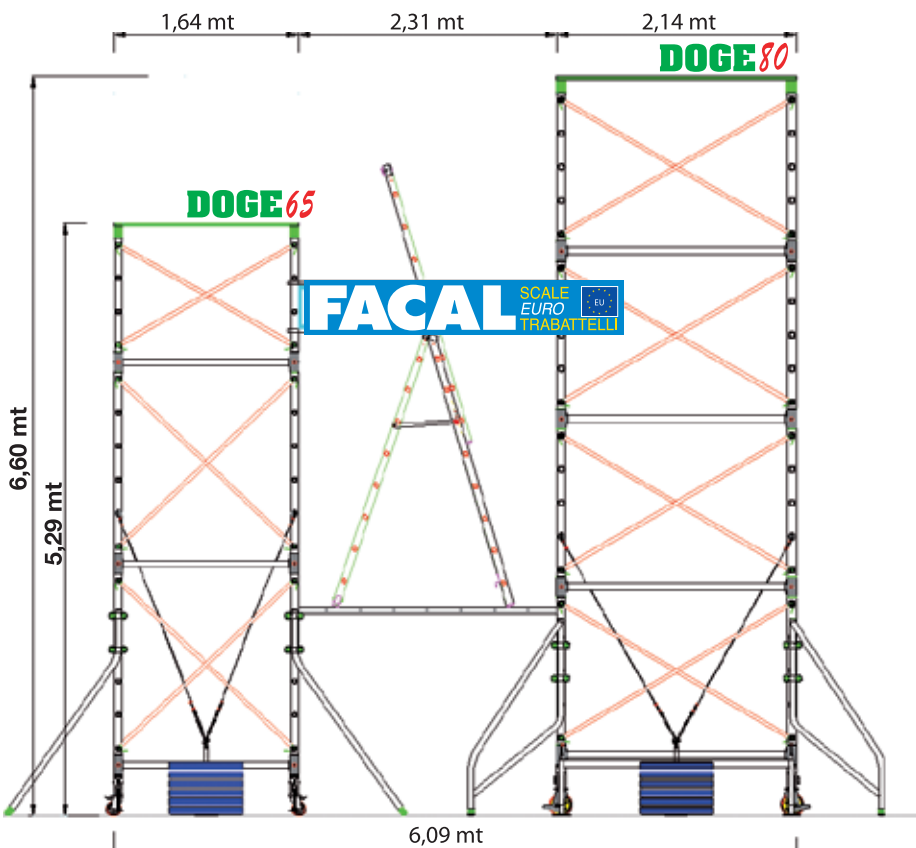

MAXI STABILISERS D660

MAXI STABILISERS D809

LEVELLERS D675

LEVELLERS D802

PLATFORM WITH TRAPDOOR D664

PLATFORM WITH TRAPDOOR D806

DOGE 65 SAFETY KIT D670

DOGE 80 SAFETY KIT D803