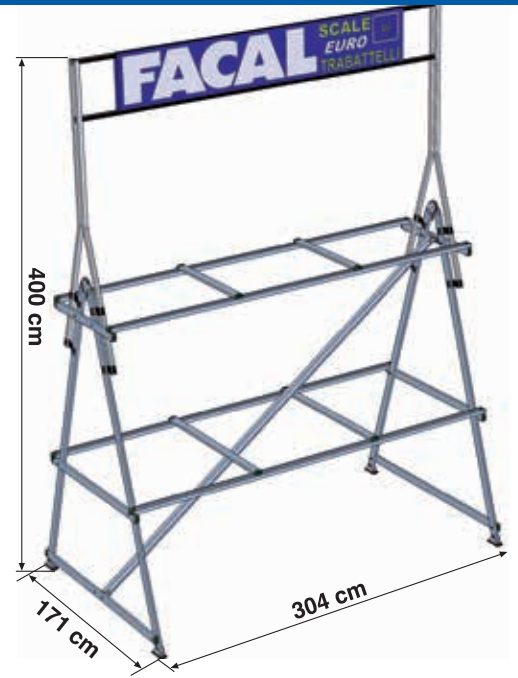

B TYPE

- Steel double-sided warehouse stand.