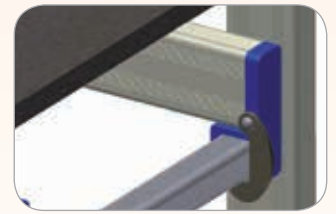

PENNY

PLATFORM:
129x40 cm

150
kg
MAX

It means: FSC Norm - Environment respect

- Compact aluminium scaffolding.
- Suitable for domestic use only.
- Provided with platform

SAFETY:
anti-overturning hooks

Easy movements thanks to the Ø 100 mm wheels