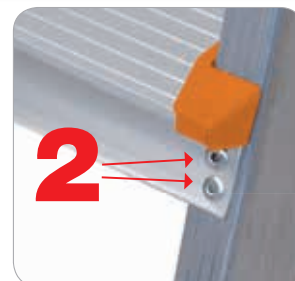

Hinge

COLOUR:

Orange
RAL 2009

Non-slip
rubber feet

150
kg
MAX

EU EN131
EUROPEAN NORM

Z1A 1305 27944

Steel painted platform