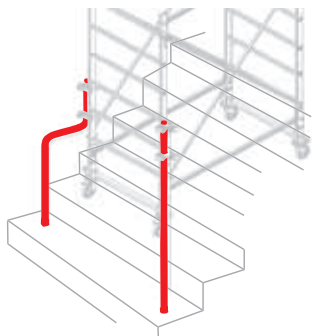

ESTRO

PLATFORM:
52x152 cm

- Aluminium half-professional scaffolding.
- Fast and easy to assemble and dismantle.
- Aluminium structure platform. Wood surface.

150
kg
MAX

S 60080180
2PfG 1273/11.10

ACCESSORY:
Stairwell position devices

Rapid connections
between ladder
frames and horizontal
braces

68 cm
wide
IT PASSES
THROUGH THE
DOORS!

Assembling time

6 min.

Code	[kg]	[m ³]	Pieces	Ean
ESTRO	27	0,20	1	8028406090137
AMZP	Pair of stairwell position devices			