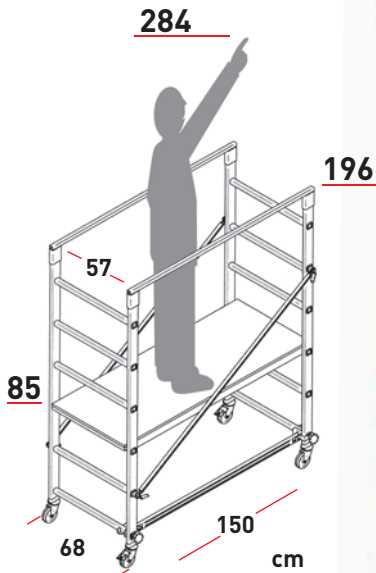

ESTRO

PLATFORM:
52x152 cm

- Aluminium half-professional scaffolding.
- Fast and easy to assemble and dismantle.
- Aluminium structure platform. Wood surface.

150
kg
MAX

S 60080180
2PfG 1273/11.10

ACCESSORY:
Stairwell position devices

Rapid connections
between ladder
frames and horizontal
braces

68 cm
wide
IT PASSES
THROUGH THE
DOORS!

Assembling time

6 min.

Code	[kg]	[m ³]	Pieces	Ean
ESTRO	27	0,20	1	8028406090137
AMZP	Pair of stairwell position devices			