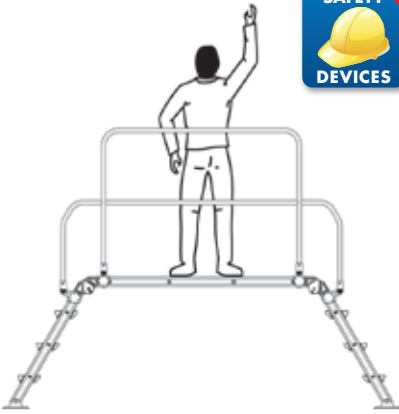

200 kg MAX

150 mm

150 mm non-slip aluminium treads. Exclusive stile/tread connection through 10 points, without welding

Fixing to ground

Aluminium die casting hinge